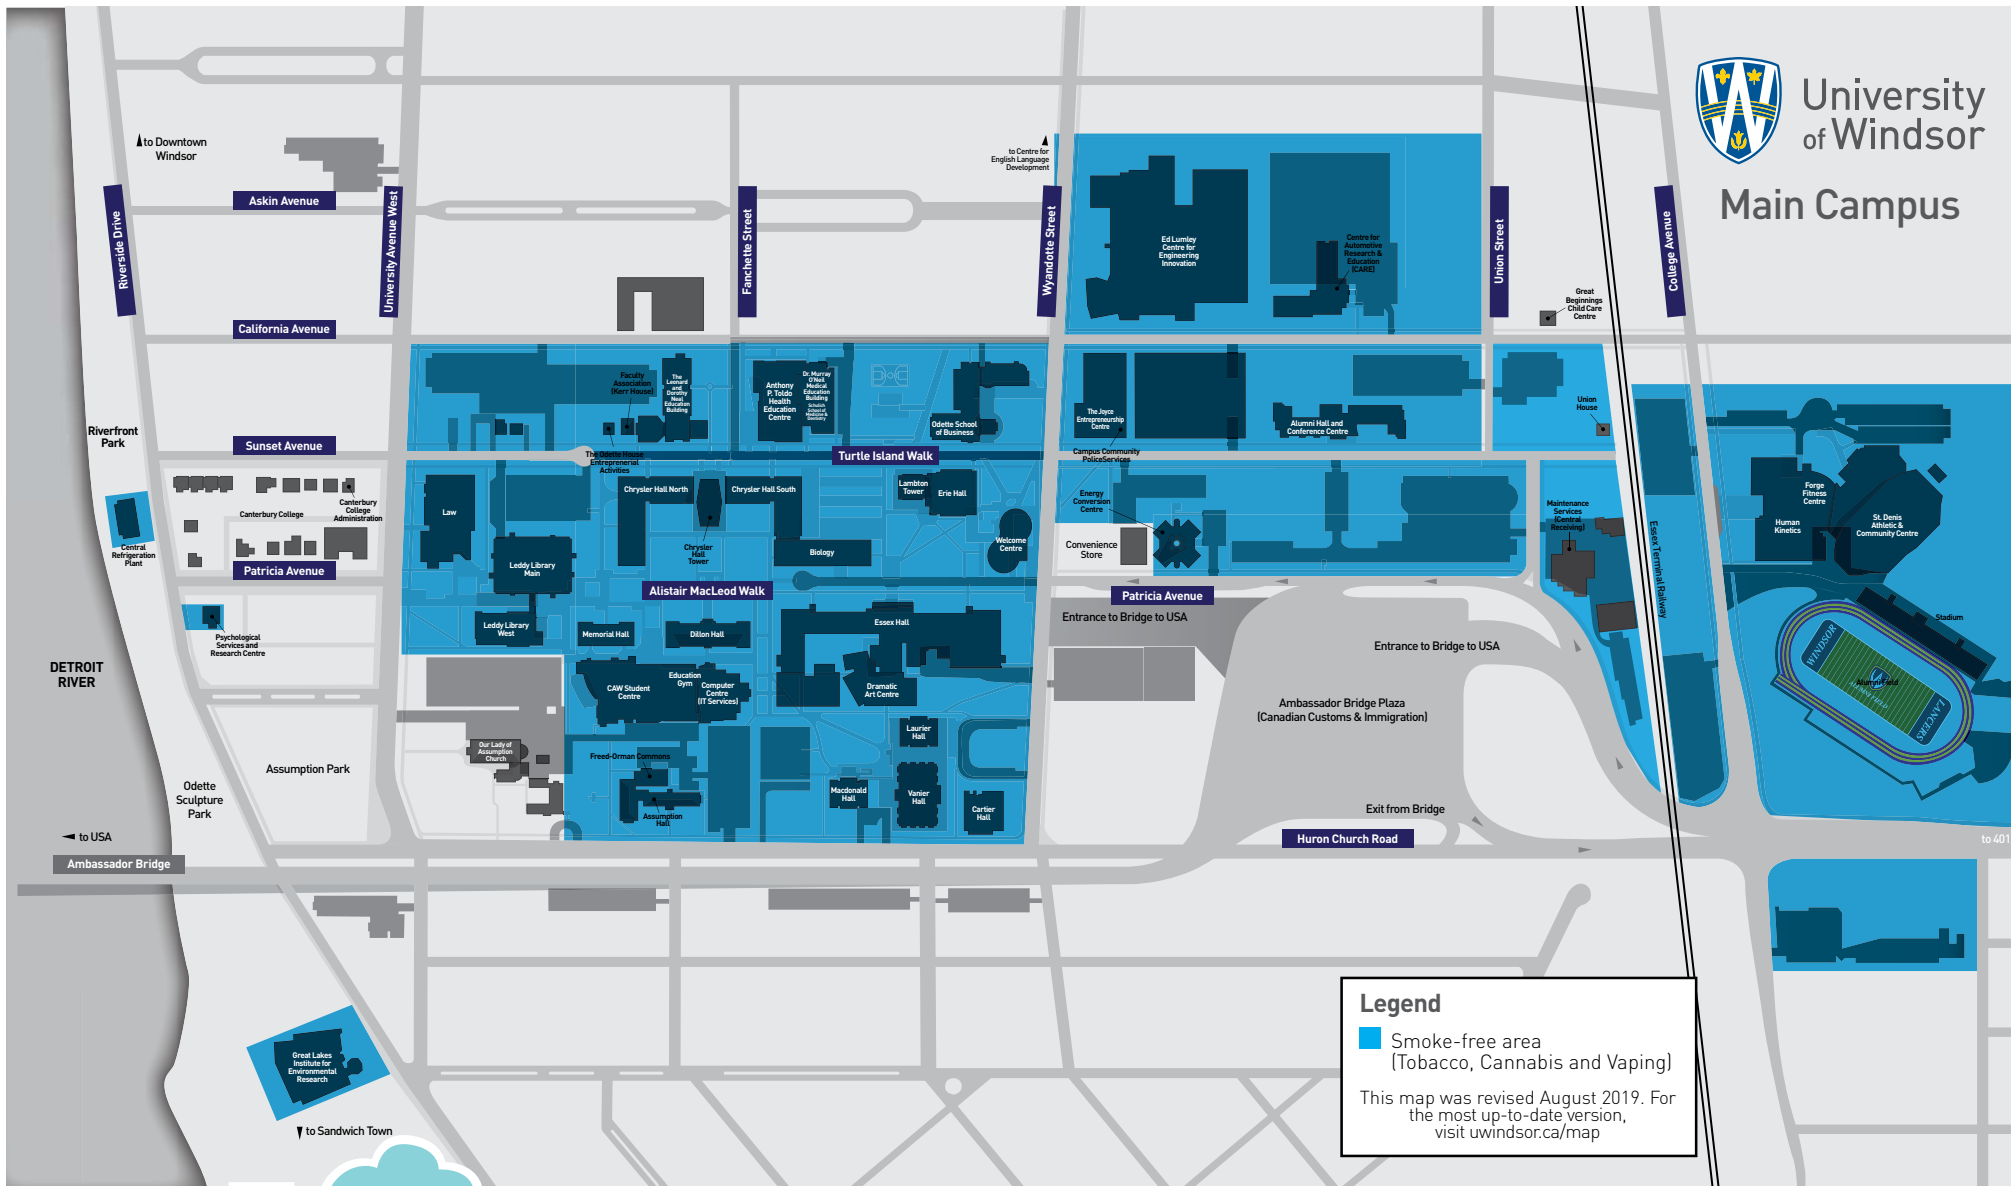

University of Windsor

Main Campus

**Legend**

- Smoke-free area (Tobacco, Cannabis and Vaping)

This map was revised August 2019. For the most up-to-date version, visit [uwindsor.ca/map](http://uwindsor.ca/map)