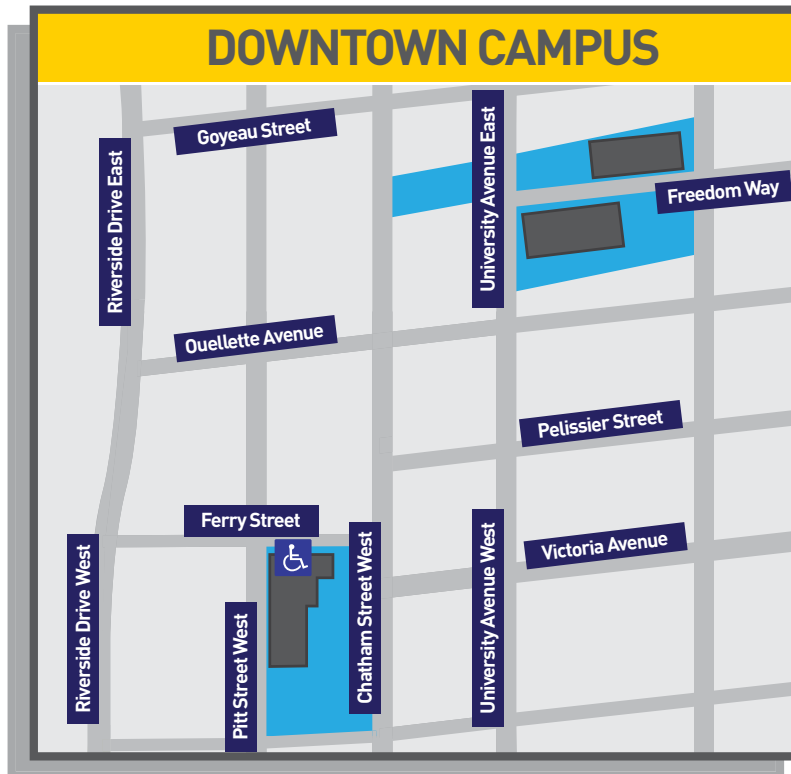

Welcome to our

SMOKE-FREE CAMPUS

Thank you for keeping our community healthy