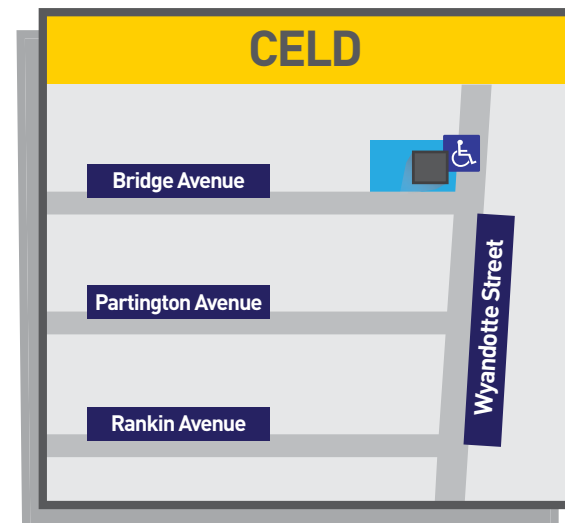

Welcome to our

SMOKE-FREE CAMPUS

Thank you for keeping our community healthy