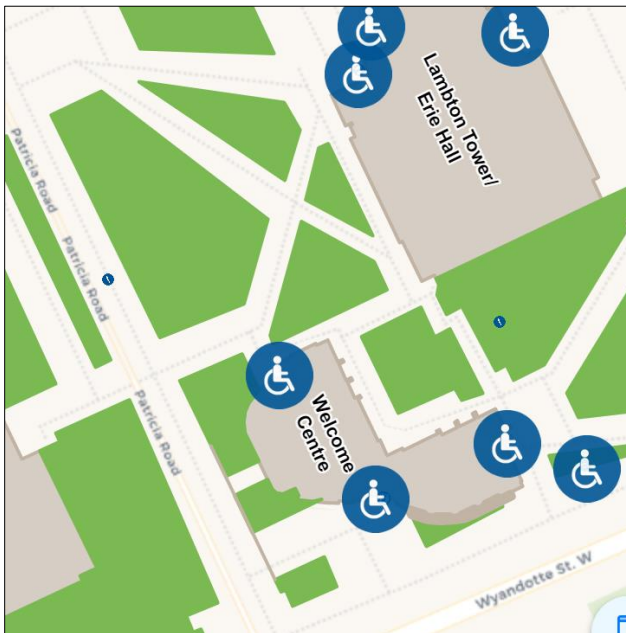

## Location

The Welcome Centre is located near the intersection of Wyandotte Street and Alistair MacLeod Walkway. Nearby buildings include Lambton Tower/ Erie Hall located to the northeast.

Map view of Welcome Centre highlighting accessible entrances, nearby buildings, and streets.

## Main Entrance

The main entrance is located on the south side of the building on Wyandotte Street West. It is accessible being equipped with actuators.

Main entrance to Stephen and Vicki Adams Welcome Centre. Ground level entrance with actuators.

## Additional Entrances

Both additional entrances are **accessible** and equipped with actuators.

- An additional entrance is located on the north side.

Accessible south entrance - ground level with actuators.

- An additional entrance is located on the east side.

Accessible east entrance – ground level with actuators