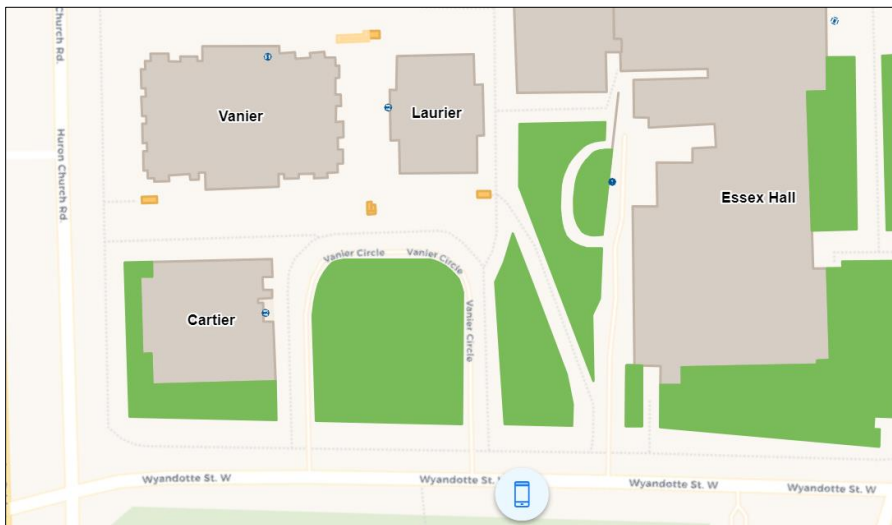

# Vanier Hall

*Vanier Hall south side, facing Wyandotte St. W.*

## Location

Vanier Hall is located at the corner of Wyandotte St. W. and Huron Church Road. Laurier Hall is to the east and Cartier Residence is to the South.

*Map view of Vanier Hall highlighting nearby buildings and streets.*

## Main Entrance

The main entrance is accessible and is located off Wyandotte St. W. via the Vanier Circle. Once inside there is a ramp to the right to access the lower level.

*Exterior of south entrance to Vanier Hall.*

*Ramp is located on the right and leads to actuator-operated doors on the north entrance.*

To access the main level off of the platform, use the ramp on the north side of Vanier, behind the WECHU Building. The platform provides access to CELD, Testing Centre, Winclaire Hall, Laurier Hall and the International Student Centre.