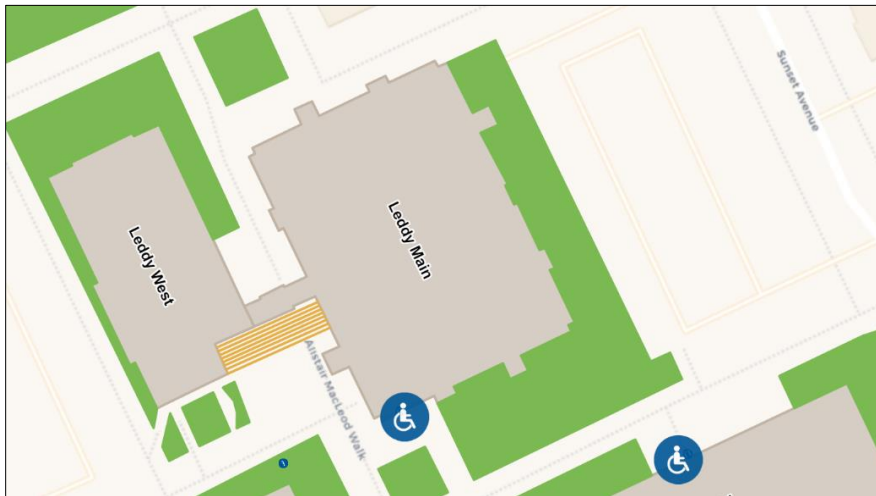

Leddy Library- Main Building

The exterior of the southwest corner of Leddy Library.

Location

Leddy Library is located on the north side of campus. Nearby buildings are Memorial Hall to the west and the Law Building to the north.

[Google Maps to Leddy Library](#)

Map view of Leddy Library highlighting accessible entrances, nearby buildings, and streets.

Main Entrance

The only entrance to the Leddy Library is accessible and is located at the southwest corner of the building. There is an exterior pathway that leads to the entrance with actuators on the exterior and interior doors. There is a ramp inside the lobby which leads to an accessible door that is located between turnstiles. The push button for this door is located on the pillar nearest the door.

Outdoor view of the main entrance to Leddy Library. Ramp leading up to doors with actuators.

Washrooms*

All washrooms are marked with braille.

Floor	Type
Lower level (wg-12)	Universal
Lower level (wg-10)	Multi-user, accessible: women's (2)
1 st (w100)	Universal
2 nd (w201)	Universal
3 rd (w301)	Universal
4 th (w403)	Universal

Water Fountains

Standard water fountains are located next to the staircase on all floors (LL-4) of Leddy Main.

Leddy Library - West Wing

Entrance

To access the west wing, use the main entrance and turn left at the first corridor to use the crosswalk leading to the wing.