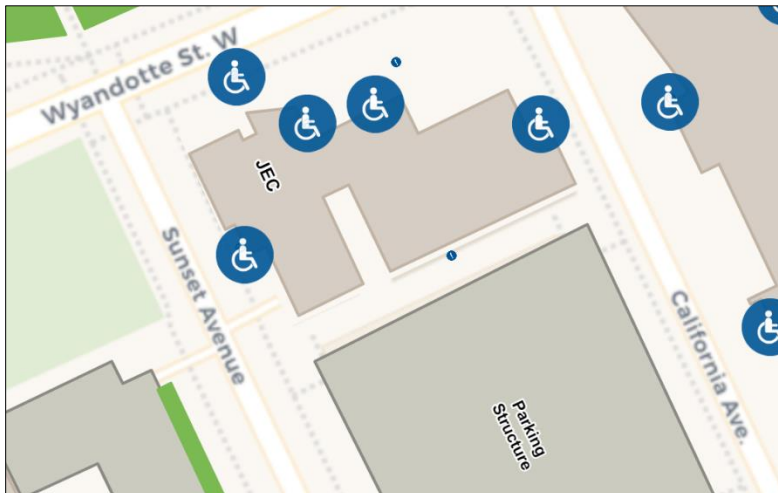

## Joyce Entrepreneurial Building (EPI Centre)

*Exterior view of Joyce Entrepreneurship Centre on the east side.*

### Location

The Joyce Entrepreneurship Building (EPI Centre) is located on Wyandotte Street West between Sunset Avenue and California Avenue. Surrounding buildings are the main Parking Garage located to the south, the Centre for Engineering Innovation to the east, and the Odette School of Business to the north.

*Map view of Joyce Entrepreneurship Centre highlighting accessible entrances, nearby buildings, and streets*

## Accessible Entrances

The entrance to the EPICentre located within the Joyce Entrepreneurship Centre is **accessible**. It is located at the east side of the building near California, facing Wyandotte Street West.