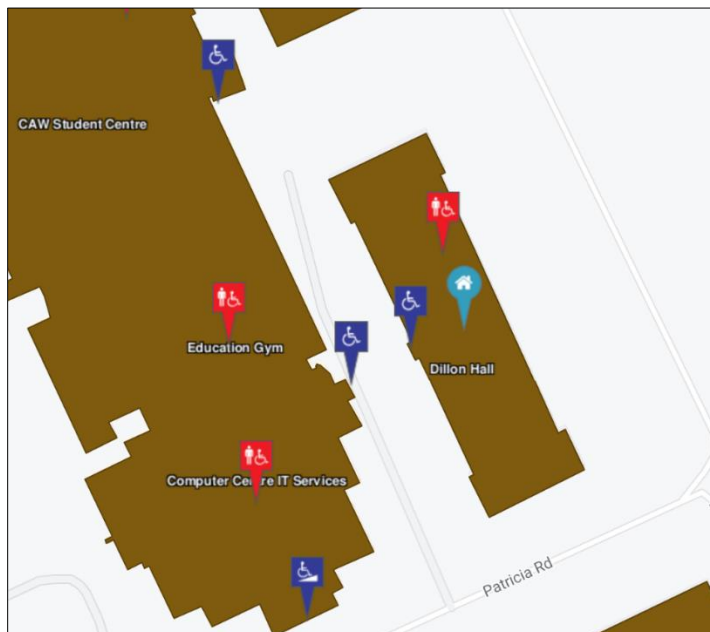

Dillon Hall

The exterior of Dillon Hall

Map showing an overhead view of Dillon Hall, east of the CAW Student Centre. Red arrows indicate accessible washrooms and blue arrows indicate accessible entrances.

Location

Dillon Hall is centrally located on the main campus, just east of the CAW Student Centre. Memorial Hall is to the north.

Main Entrance

The main entrance to Dillon Hall on the east side of the building leads to stairs.

The main entrance of Dillon Hall is on the east side of the building.

Accessible Entrance

The accessible entrance is located on the west side of the building facing the CAW Student Centre. The rainbow sidewalk leading to Education Gym is directly across from the entrance. The door is equipped with an actuator. An interior ramp provides access to the lower level of the building and the elevator.

Elevator

The elevator is located through the accessible entrance and at the base of the interior ramp. The elevator provides access to all levels.

Emergency Evacuation Chair

Located in the alcove adjacent to the staircase on the 2nd floor.